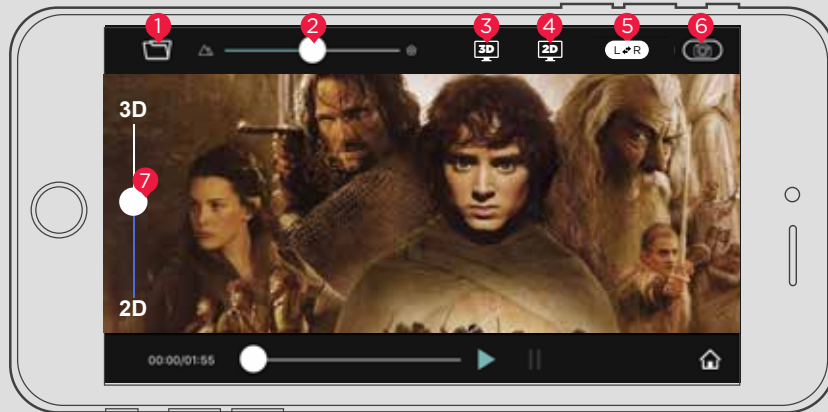

Watch the documentaries available online in 3D format.

Controls

Volume

Scroll up or down on anywhere on the left side of the screen to increase or decrease the Volume.

Brightness

Scroll up or down on anywhere on the right side of the screen to increase or decrease the Brightness.

App Player view

- 1 Open Phone Gallery**  Open phone gallery
Tap here to open the files in your phone to watch in 3D.
- 2 Increase/decrease near-far depth**  Increase/decrease near-far depth
Use this bar to adjust the near-far depth of the file you have opened to achieve the comfortable and strain free 3D experience.
- 3 3D Toggle switch**  Tap here to play 3D side by side (SBS) videos in WOW 3D format. Press this option if you happen to see the file in side by side format on the screen.
- 4 3D to 2D converter**  Tap here to convert your 3D movies/files to 2D format.
- 5 Swap 3D view**  Tap here to change your view from left to right, or vice versa.
- 6 Screen capture**  Use the side bar to convert any 2D image or video to 3D format. Adjust the view by moving the slider up and aim for top to reach the best quality.
- 7 2D video to 3D video converter**  2D to 3D Video/Image converter
Use the side bar to convert any 2D image or video to 3D format. Adjust the view by moving the slider up and aim for top to reach the best quality.