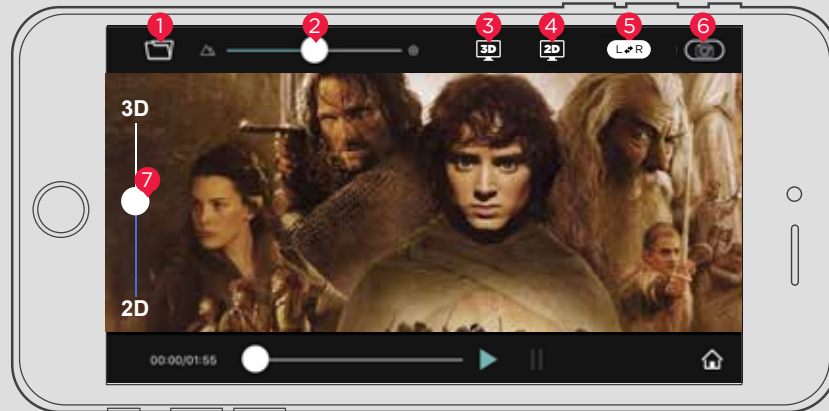

App Player view

1. ---

1 Open Phone Gallery		Open phone gallery Tap here to open the files in your phone to watch in 3D.
2 Increase/decrease near-far depth		Increase/decrease near-far depth Use this bar to adjust the near-far depth of the file you have opened to achieve the comfortable and strain free 3D experience.
3 3D Toggle switch		Tap here to play 3D side by side (SBS) videos in WOW 3D format. Press this option if you happen to see the file in side by side format on the screen.
4 3D to 2D converter		Tap here to convert your 3D movies/files to 2D format.
5 Swap 3D view		Tap here to change your view from left to right, or vice versa.
6 Screen capture		Use the side bar to convert any 2D image or video to 3D format. Adjust the view by moving the slider up and aim for top to reach the best quality.
7 2D video to 3D video converter		2D to 3D Video/Image converter Use the side bar to convert any 2D image or video to 3D format. Adjust the view by moving the slider up and aim for top to reach the best quality.